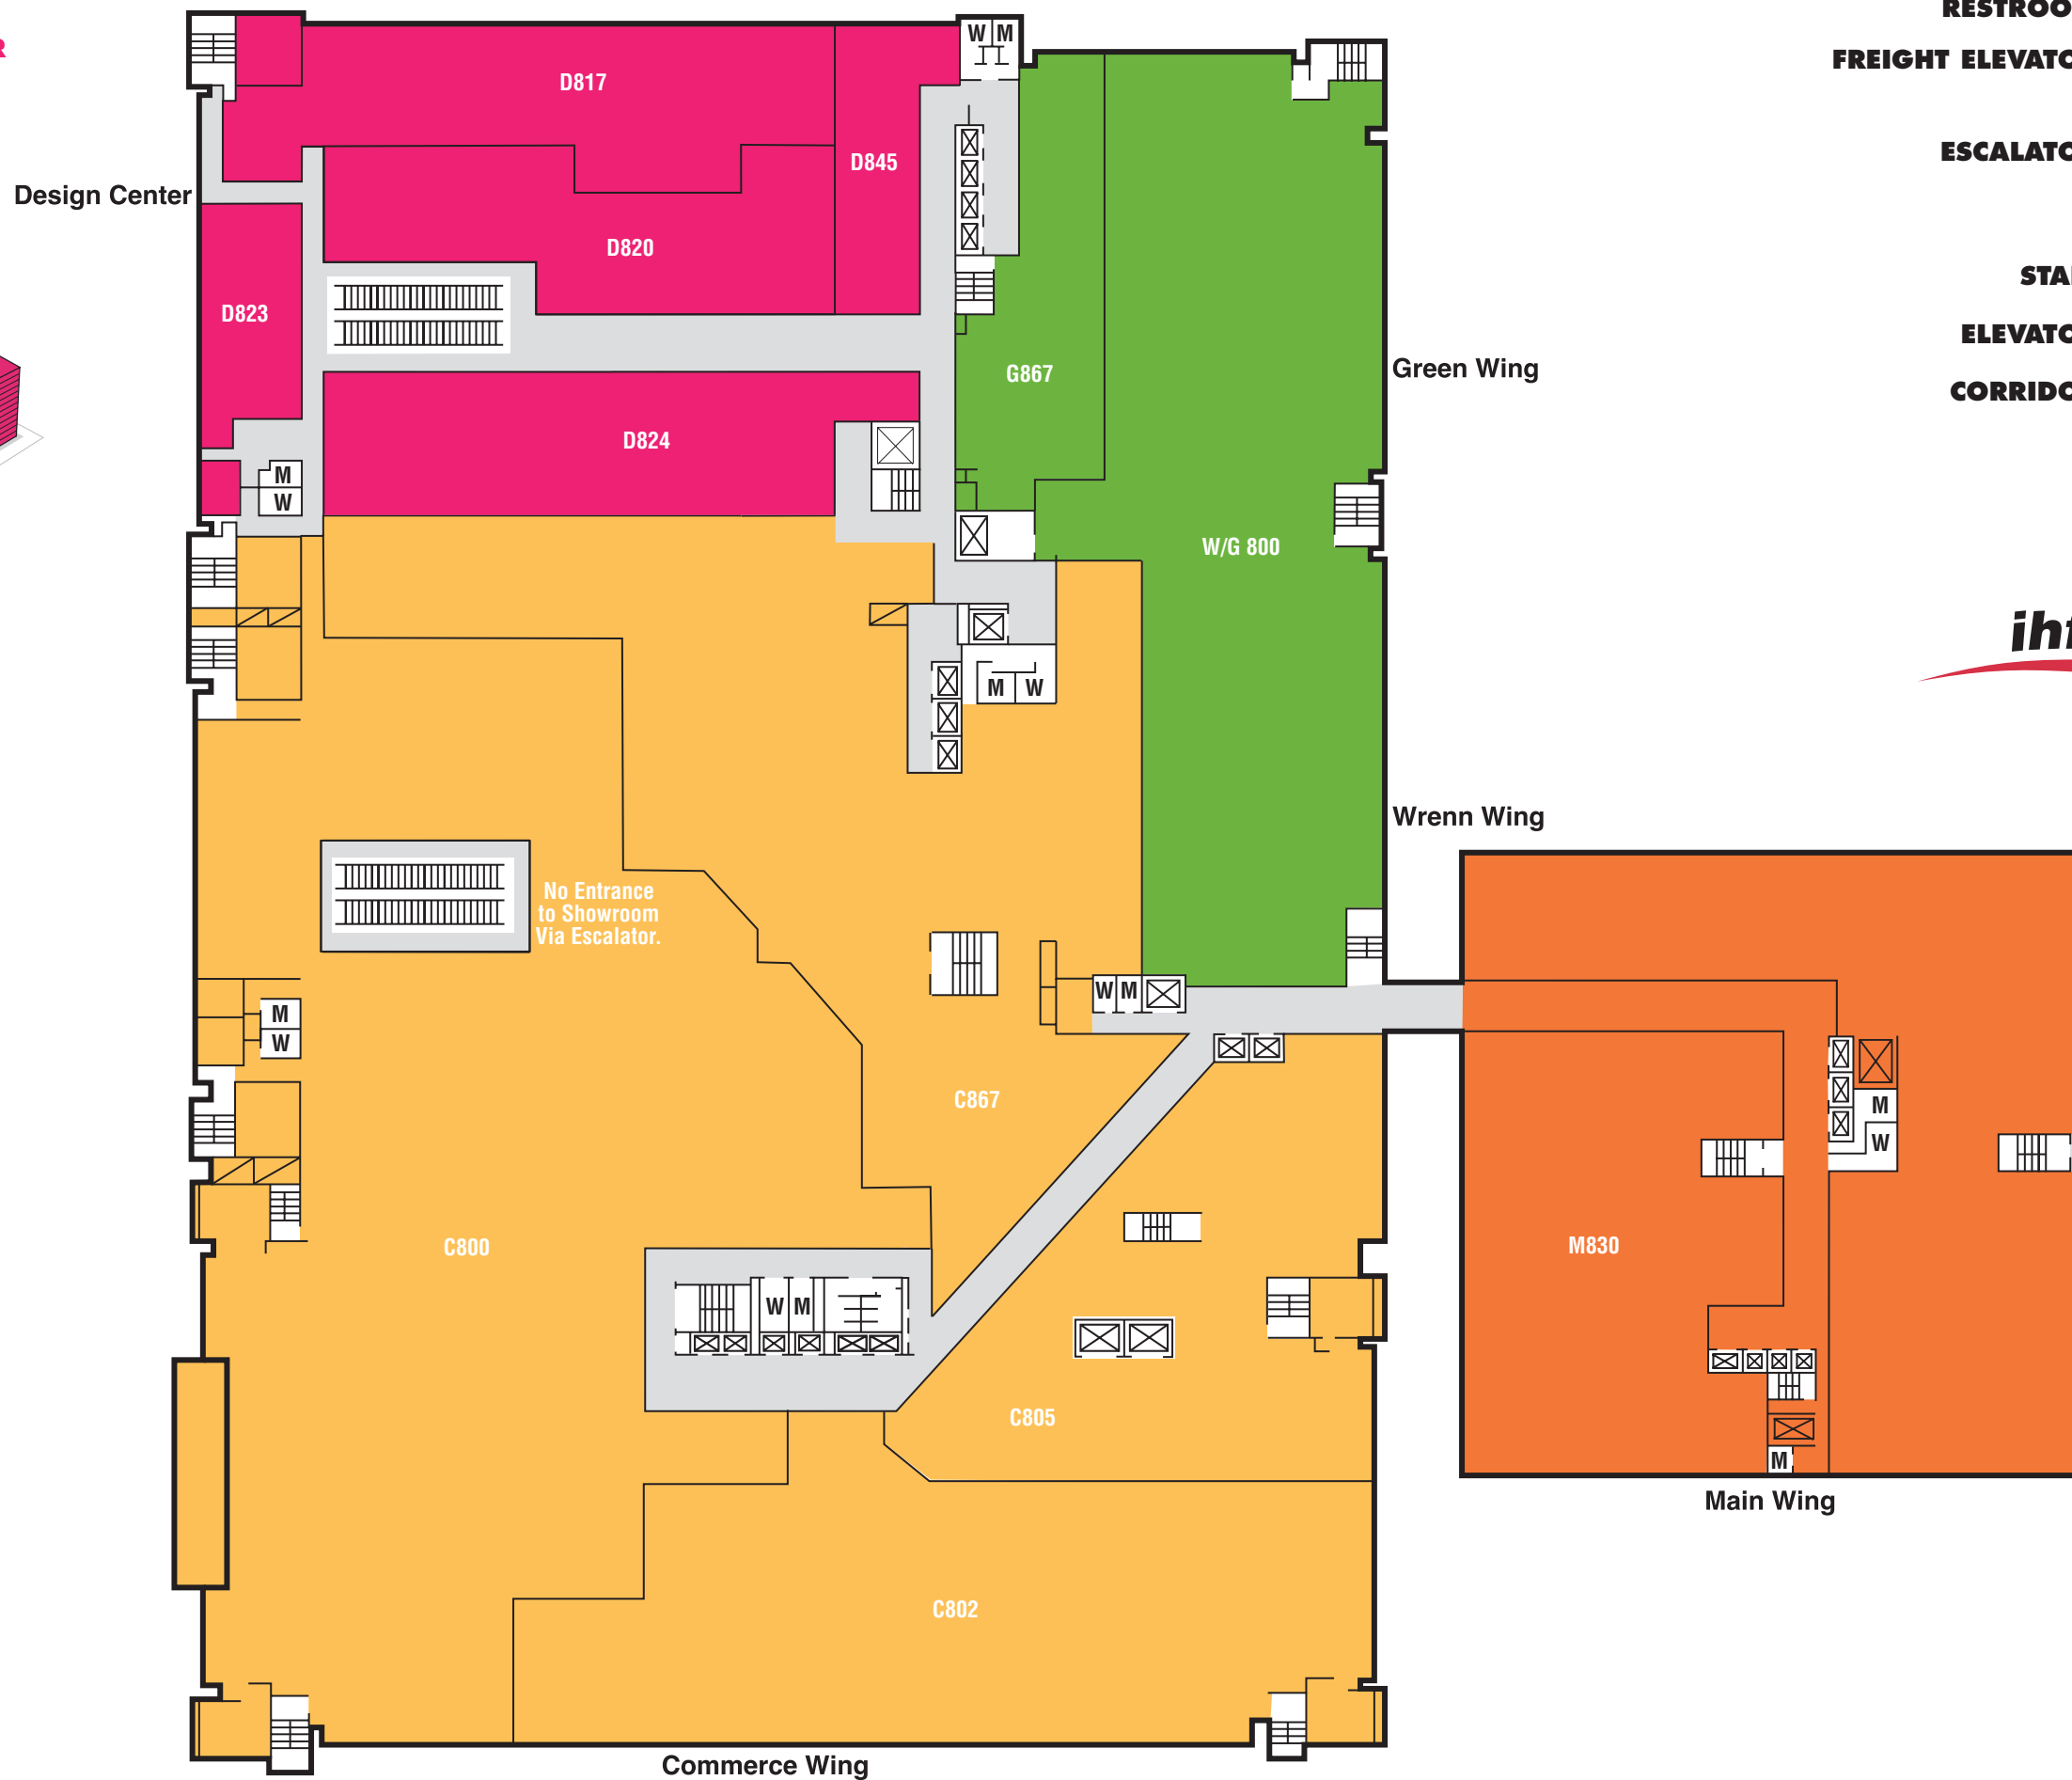

# IHFC® 8th FLOOR

## WING KEY

- COMMERCE**
- DESIGN CENTER**
- GREEN**
- HAMILTON**
- MAIN**
- WRENN**

## KEY

- RESTROOMS**
- FREIGHT ELEVATORS**
- ESCALATORS**
- STAIRS**
- ELEVATORS**
- CORRIDORS**

### MAIN

- Great River Trading Co. Ltd. ....M830