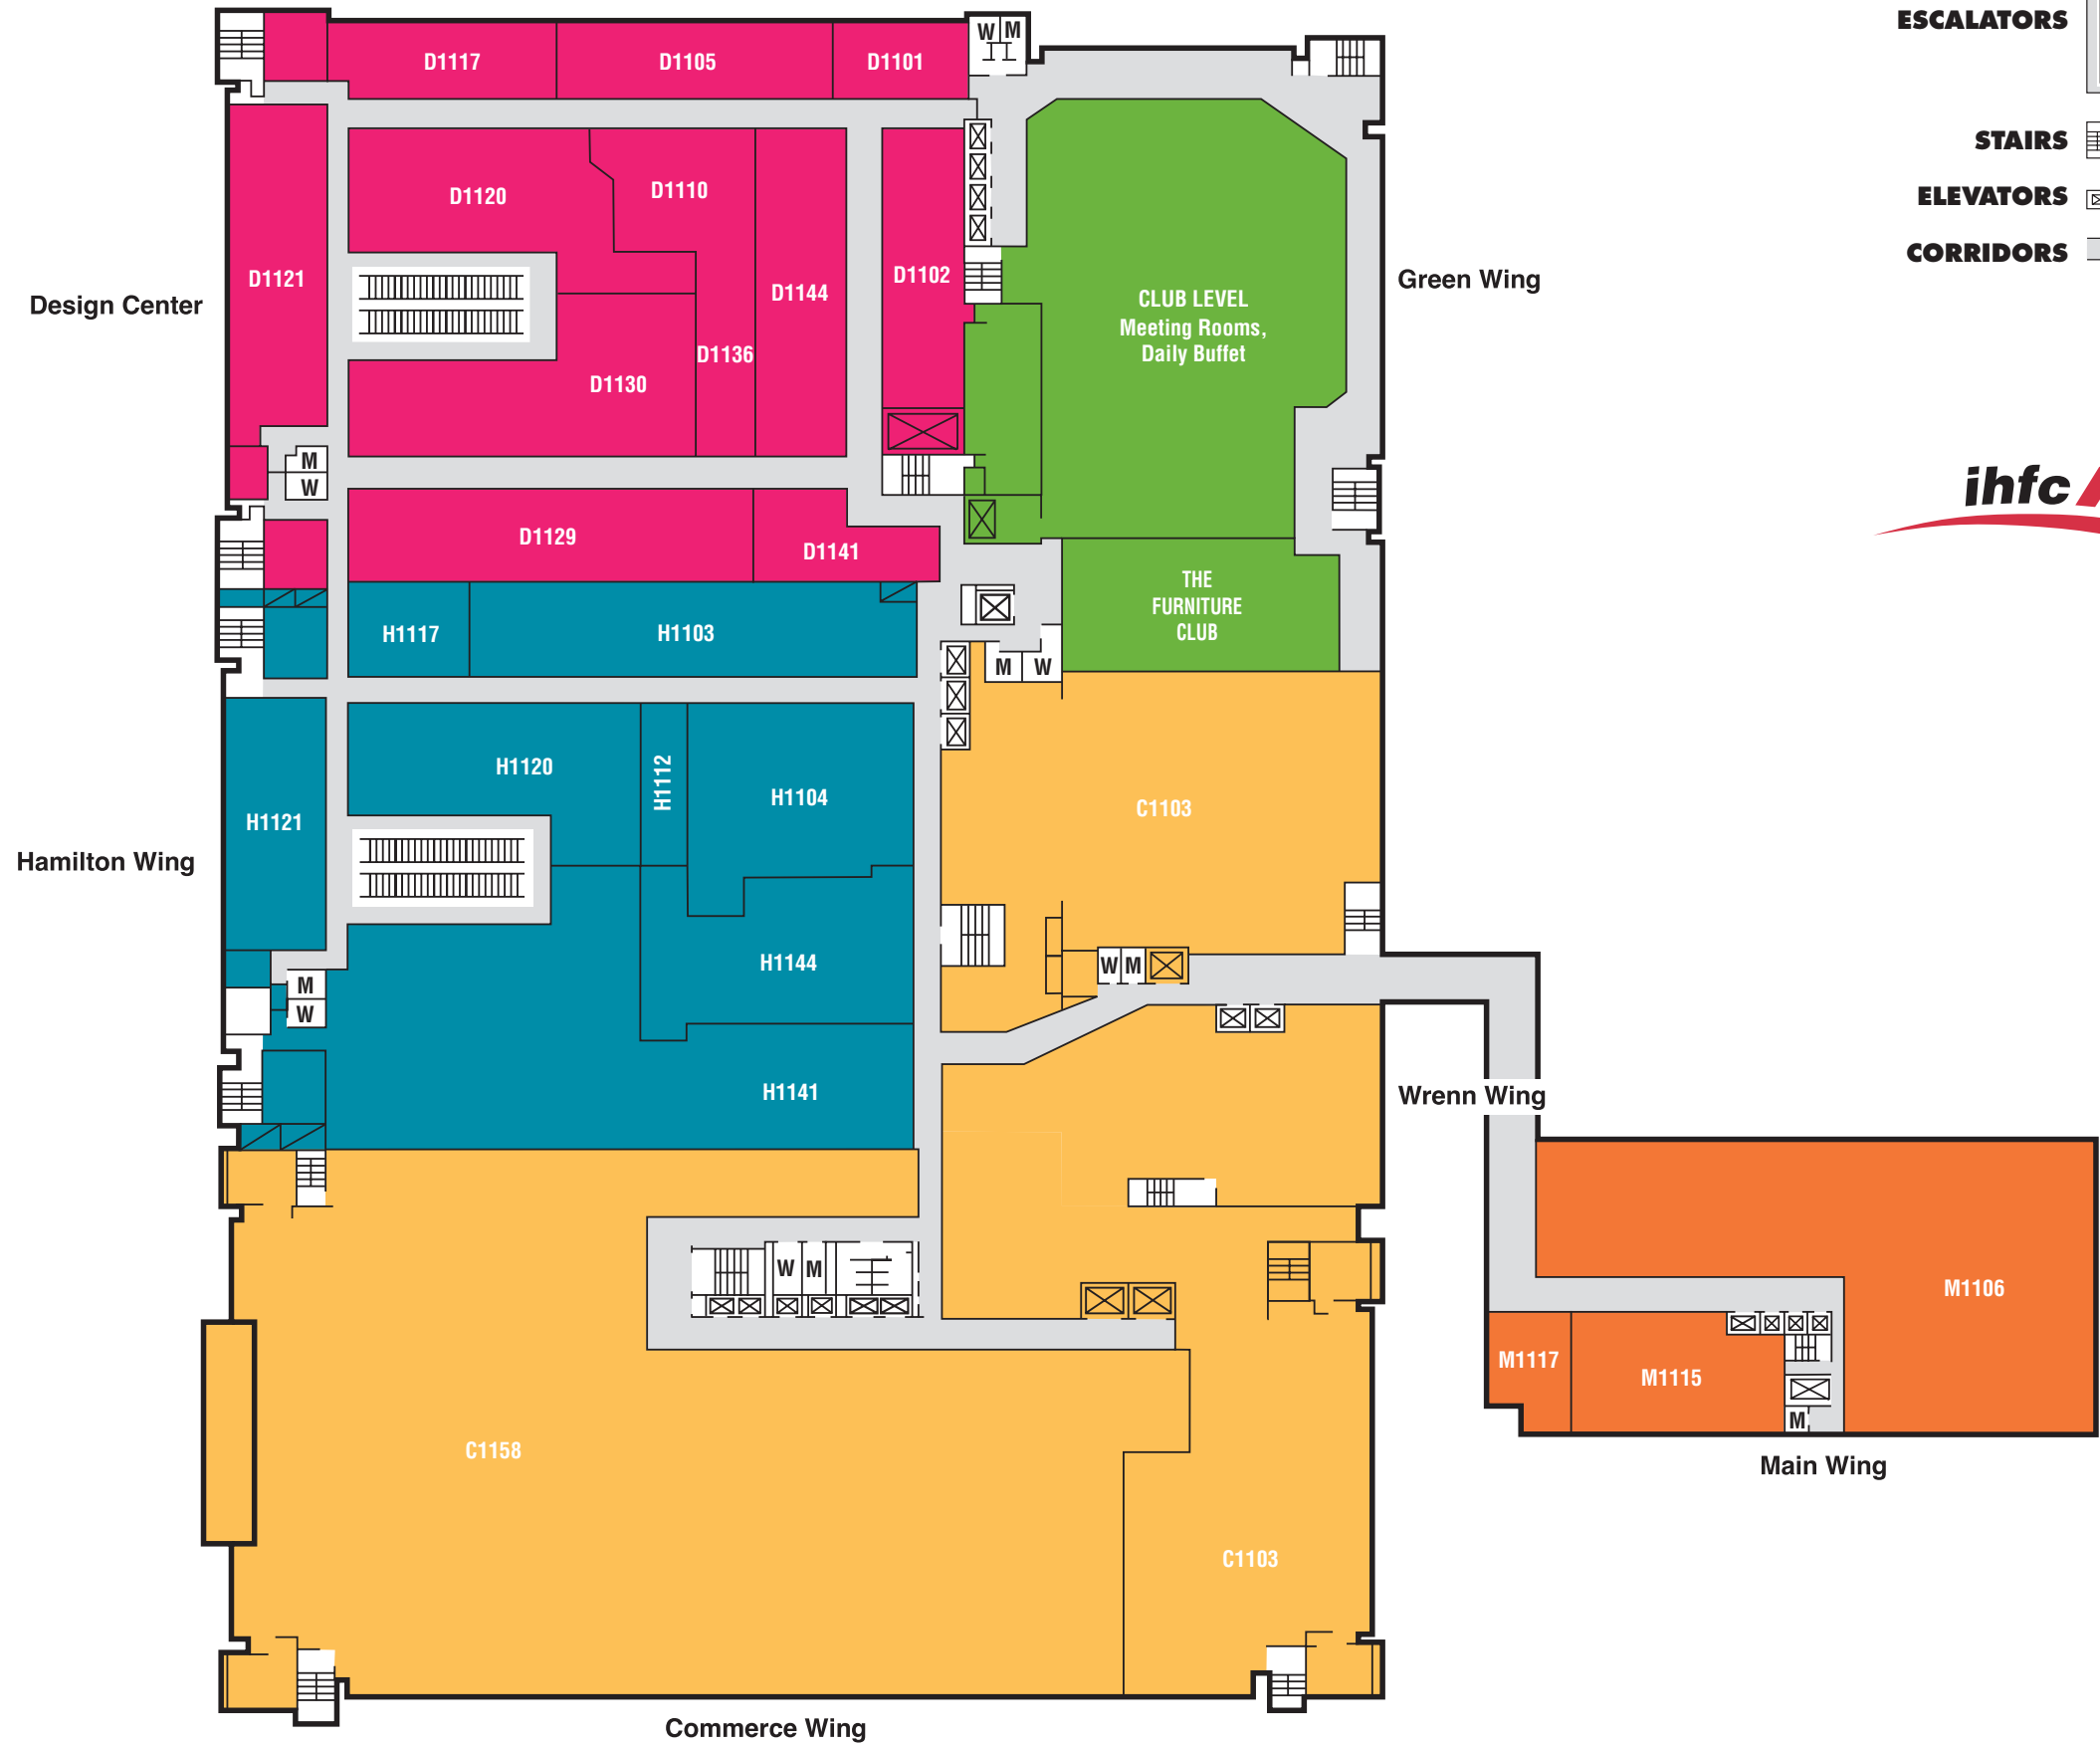

IHFC® 11th FLOOR

WING KEY

- **COMMERCE**
- **DESIGN CENTER**
- **GREEN**
- **HAMILTON**
- **MAIN**
- **WRENN**

KEY

- **RESTROOMS**
- **FREIGHT ELEVATORS**
- **ESCALATORS**
- **STAIRS**
- **ELEVATORS**
- **CORRIDORS**

COMMERCE

Clayton Marcus	C1103
Robin Bruce	C1103
Rowe Fine Furniture, Inc.	C1103
Stanley Furniture	C1158

DESIGN CENTER

Artitalia Group, L.L.C.	D1117
Burton James, Inc.	D1120
Classic Leather, Inc.	D1141
Fly	D1117
Fremare Designs	D1121
Home Trends & Design	D1110, D1136
Leather Living	D1101
Kathy Ireland Home by Omnia Furniture	D1102

DESIGN CENTER (Continued)

Moroni Inc.	D1105
Omnia Leather	D1102
Palatial Furniture, LLC	D1130
Statesville Chair	D1141
Stone International	D1129
Stone International USA	D1129
West Bros Furniture	D1144

GREEN

Furniture Club, Banquets, Ballroom ...Club Level

HAMILTON

Anderson, Daishi Home Collection	H1121
Distinction Leather Corporation	H1120
Flat Rock Furniture	H1117
Leda USA Furniture	H1112
Ligna USA, Inc	H1144
Lorts	H1104
Serta Mattress Company	H1141
Taracea	H1103

MAIN

HomeStretch	M1115
Sonny East	M1117
South Shore Furniture	M1106